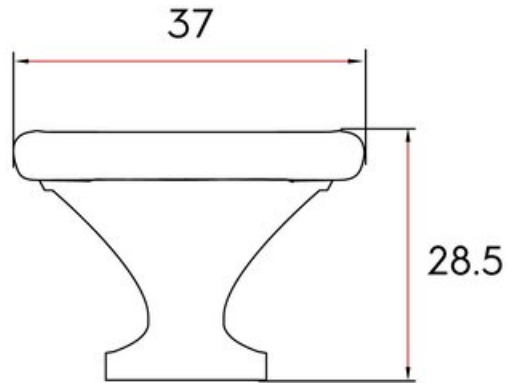

Technical Documents

View this product online at <https://marathonhardware.com/pd/9621-BBR>