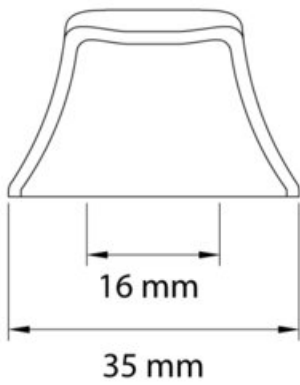

Technical Documents

View this product online at <https://marathonhardware.com/pd/9261-16-PC>