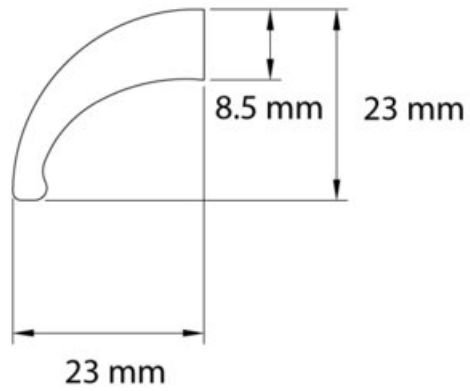

Technical Documents

View this product online at <https://marathonhardware.com/pd/9261-16-PC>