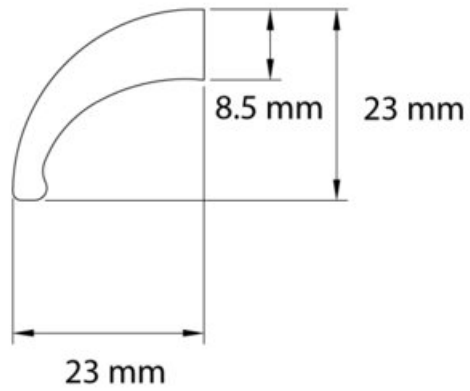

Technical Documents

View this product online at <https://marathonhardware.com/pd/9261-16-CHG>