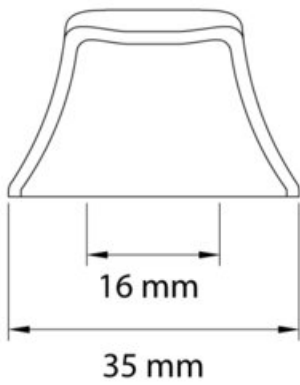

Technical Documents

View this product online at <https://marathonhardware.com/pd/9261-16-CHG>