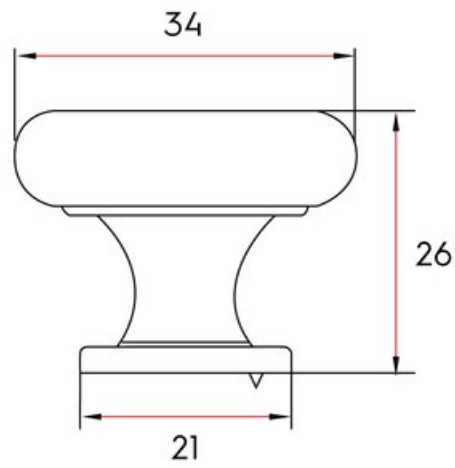

Technical Documents

View this product online at <https://marathonhardware.com/pd/9627-GPH>