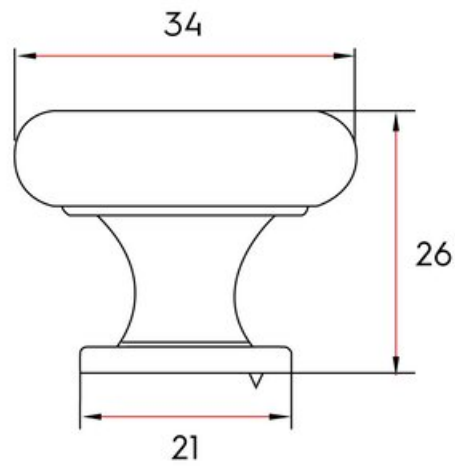

Technical Documents

View this product online at <https://marathonhardware.com/pd/9627-BBR>