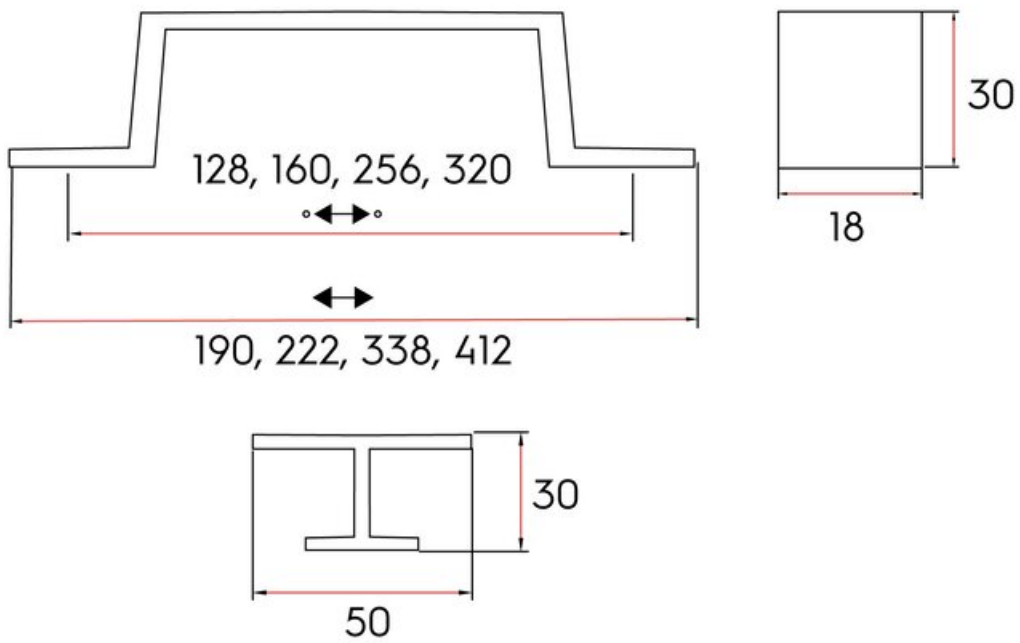

Technical Documents

View this product online at <https://marathonhardware.com/pd/9766-SGR>