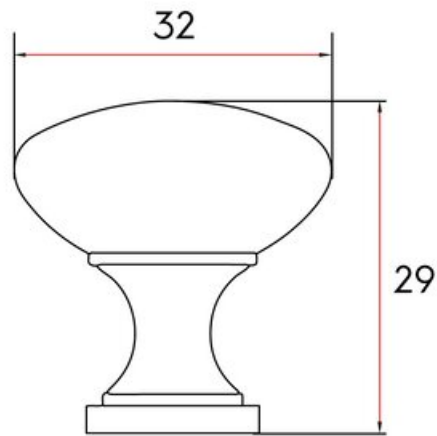

Technical Documents

View this product online at <https://marathonhardware.com/pd/9531-PC>