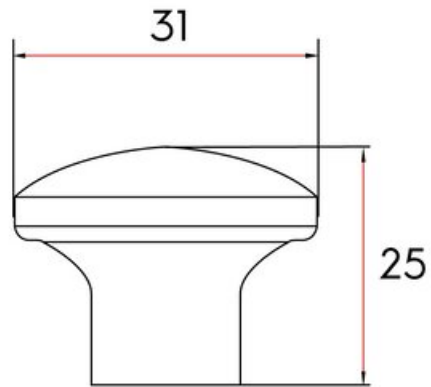

Technical Documents

View this product online at <https://marathonhardware.com/pd/9770-BNI>