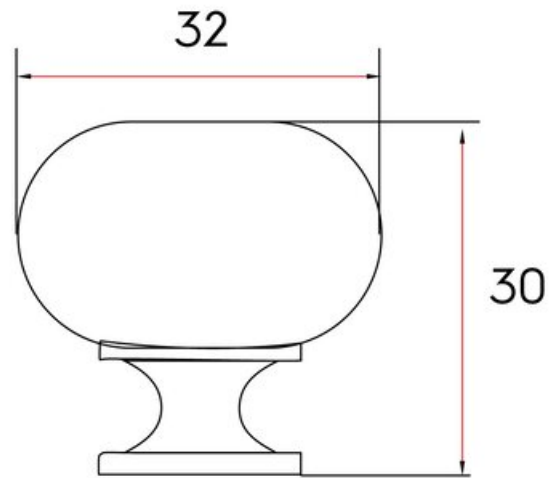

Technical Documents

View this product online at <https://marathonhardware.com/pd/9530-DBK>