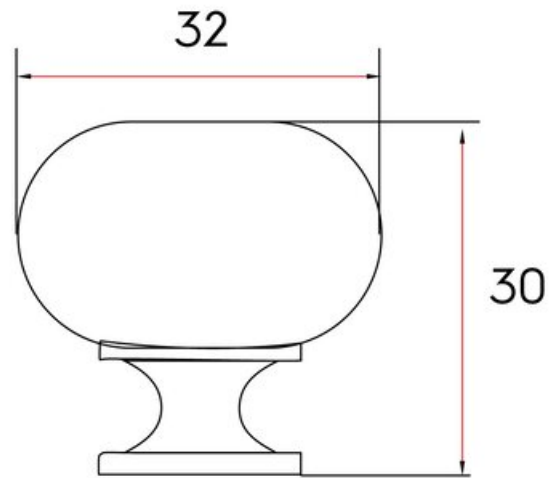

Technical Documents

View this product online at <https://marathonhardware.com/pd/9530-ASM-D>