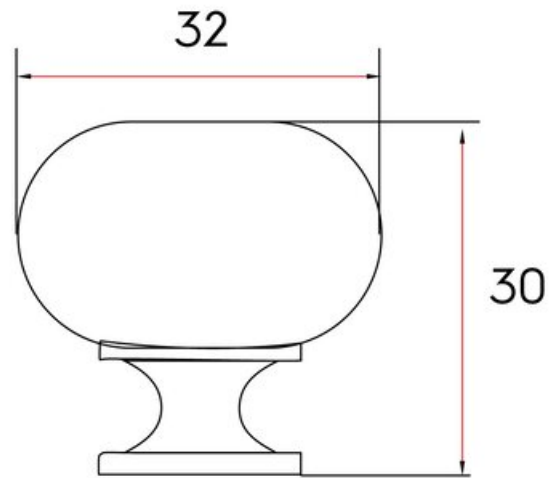

Technical Documents

View this product online at <https://marathonhardware.com/pd/9530-AIM-D>