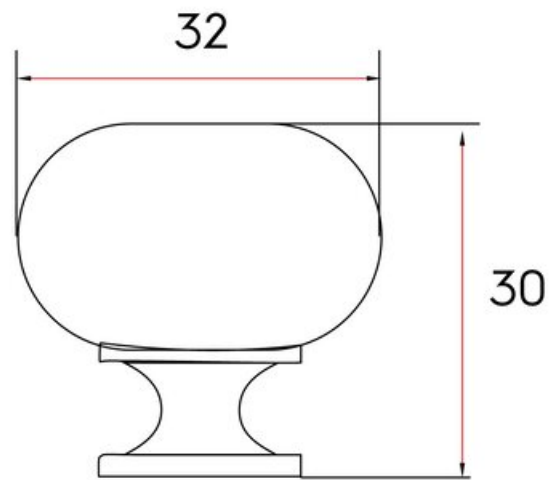

Technical Documents

View this product online at <https://marathonhardware.com/pd/9530-ACBH-D>