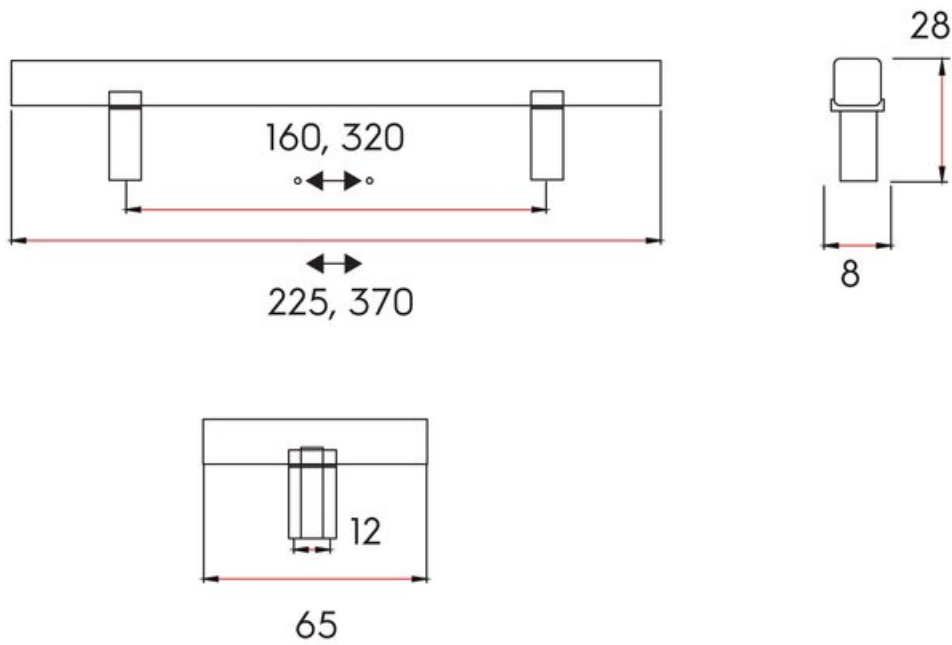

Center to Center Length	320 mm
Collection	Ducale
Colour Group	Gold
Finish Code	Matte Gold
Mounting Type	M4 Machine Screw
Overall Length	370 mm
Projection (Height)	28 mm
Style Family	Designer
Width	8 mm

Product Advantages

- Knurled texture
- 5 finishes to choose from
- 2 lengths: 160mm, 320mm

Technical Documents

View this product online at <https://marathonhardware.com/pd/8175-320-MGLD>