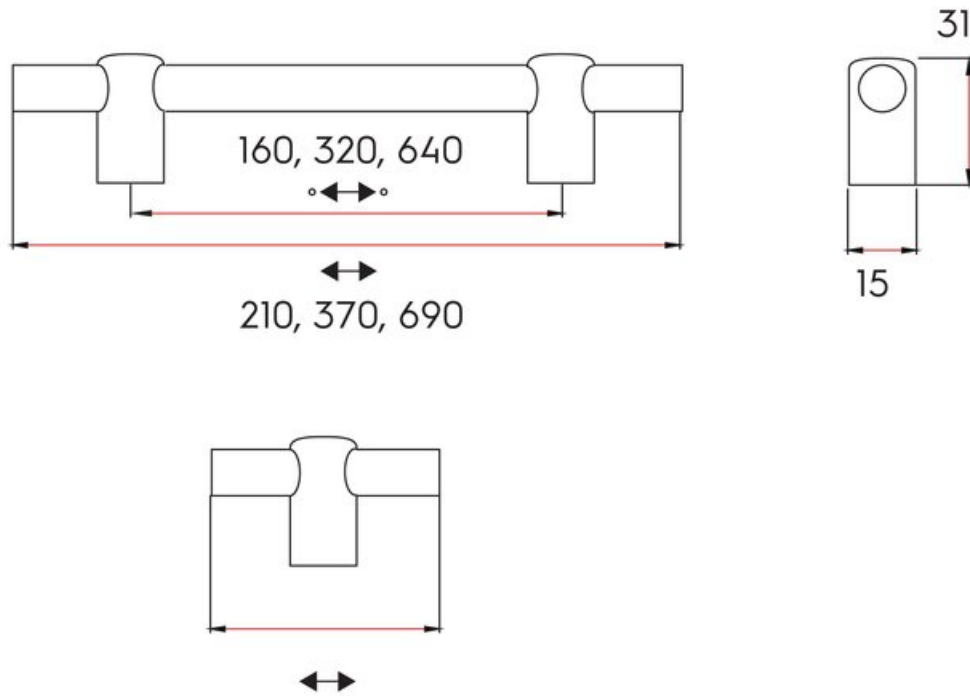

Technical Documents

View this product online at <https://marathonhardware.com/pd/8171-640-NBR-DBK>