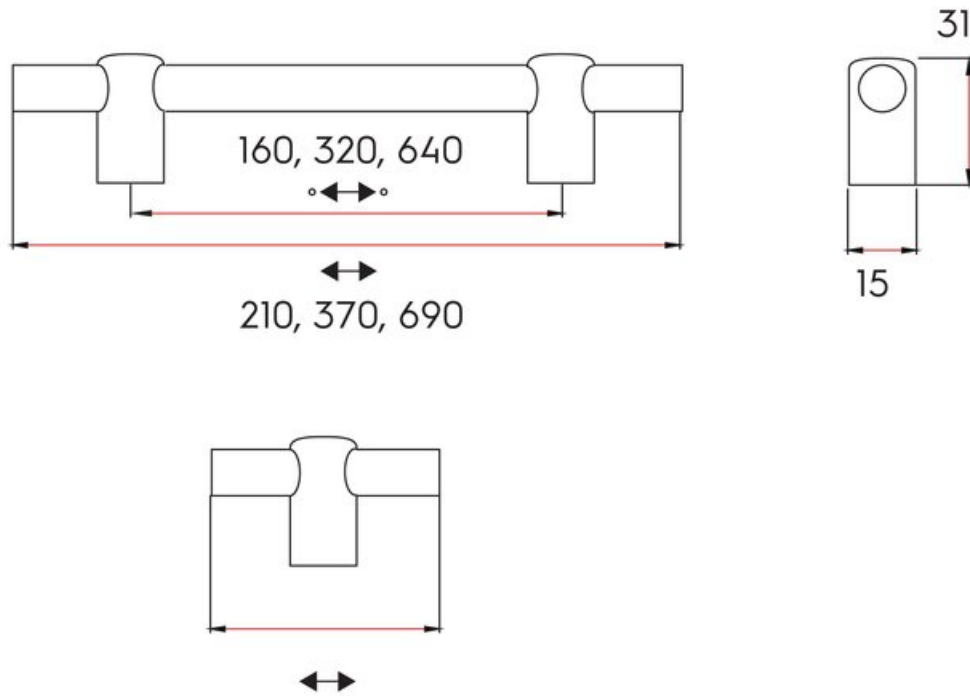

Technical Documents

View this product online at <https://marathonhardware.com/pd/8171-640-DBK-NBR>