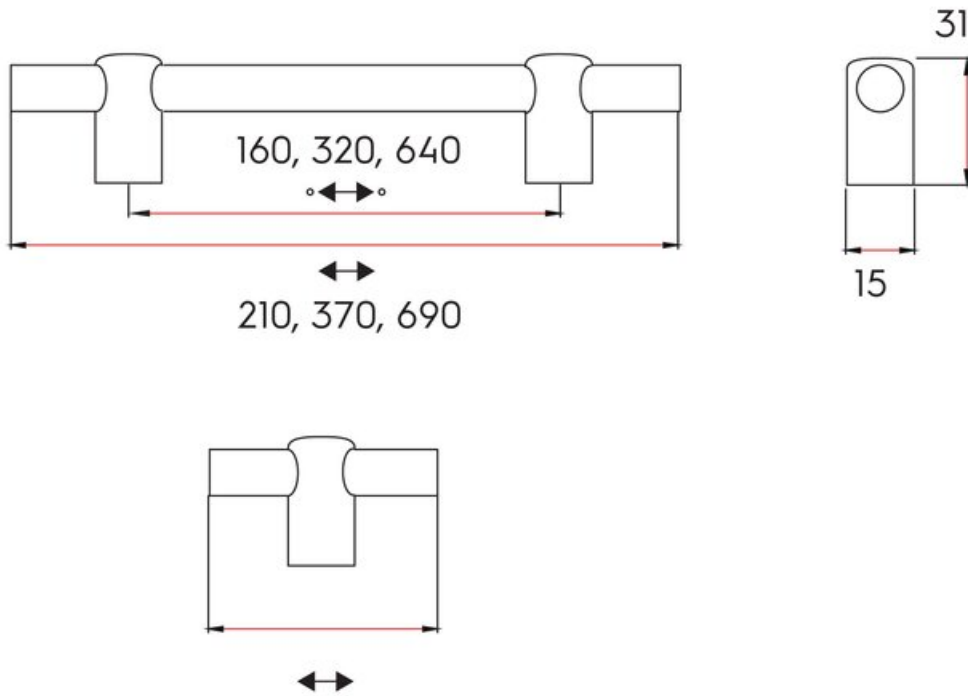

Technical Documents

View this product online at <https://marathonhardware.com/pd/8171-320-DBK-NBR>