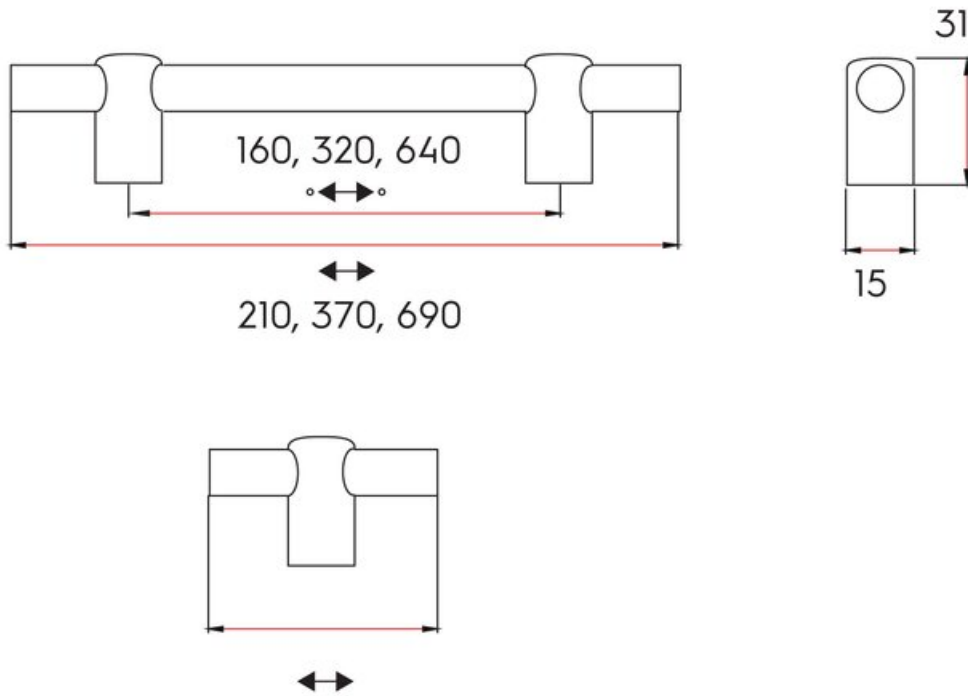

Technical Documents

View this product online at <https://marathonhardware.com/pd/8171-160-DBK-NBR>