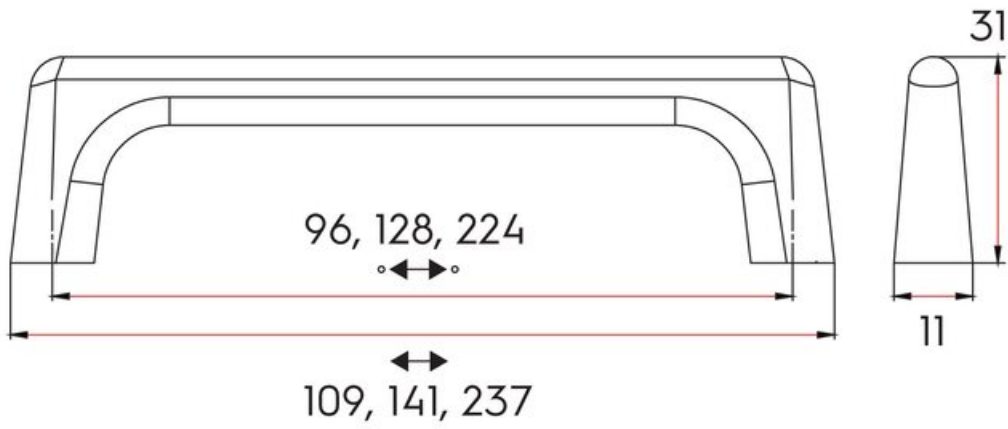

Technical Documents

View this product online at <https://marathonhardware.com/pd/9612-96-DBK>