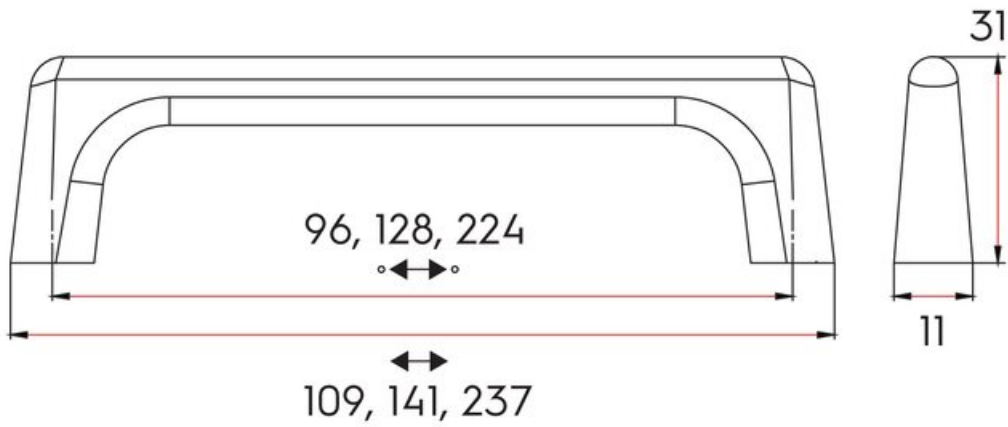

Technical Documents

View this product online at <https://marathonhardware.com/pd/9612-96-BSN>