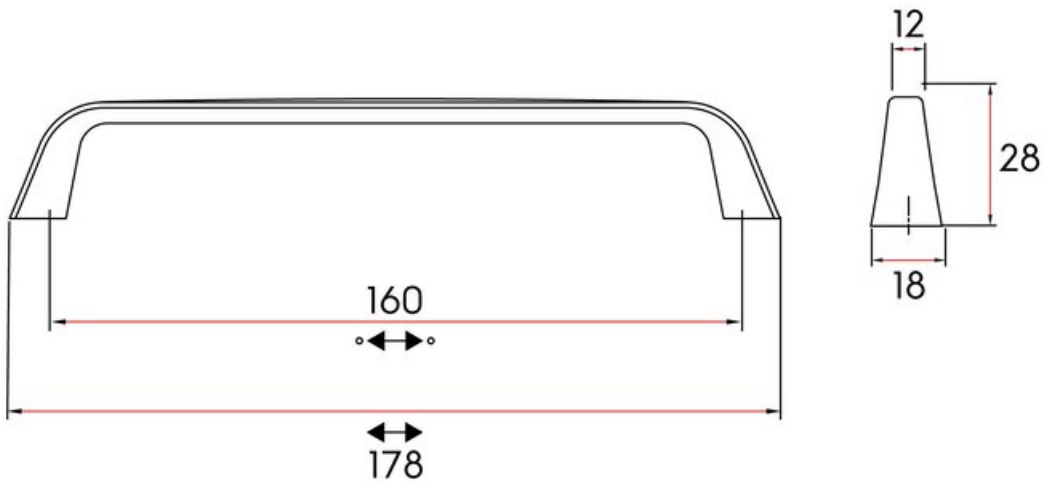

Technical Documents

View this product online at <https://marathonhardware.com/pd/9266-160-DBK>