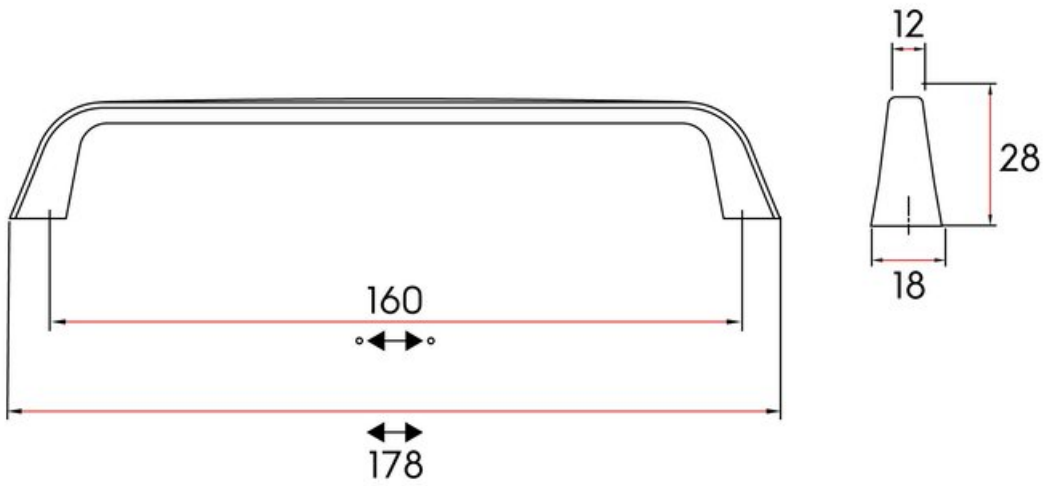

Technical Documents

View this product online at <https://marathonhardware.com/pd/9266-160-BN/>