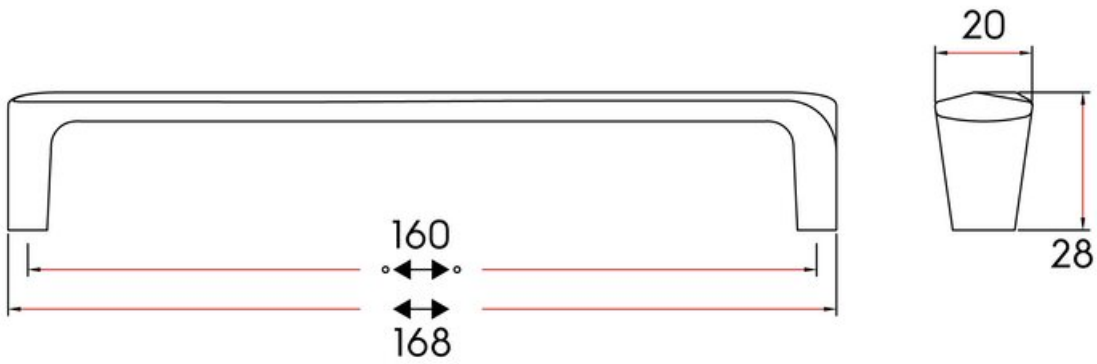

Technical Documents

View this product online at <https://marathonhardware.com/pd/9267-160-PN>