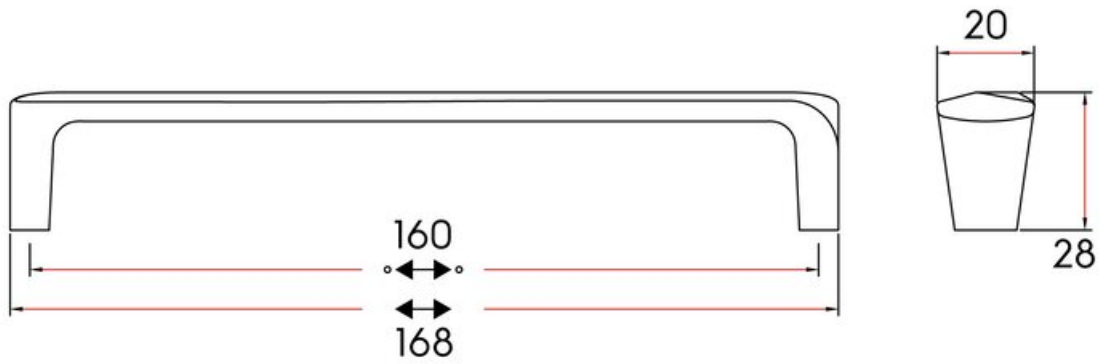

Technical Documents

View this product online at <https://marathonhardware.com/pd/9267-160-NB>