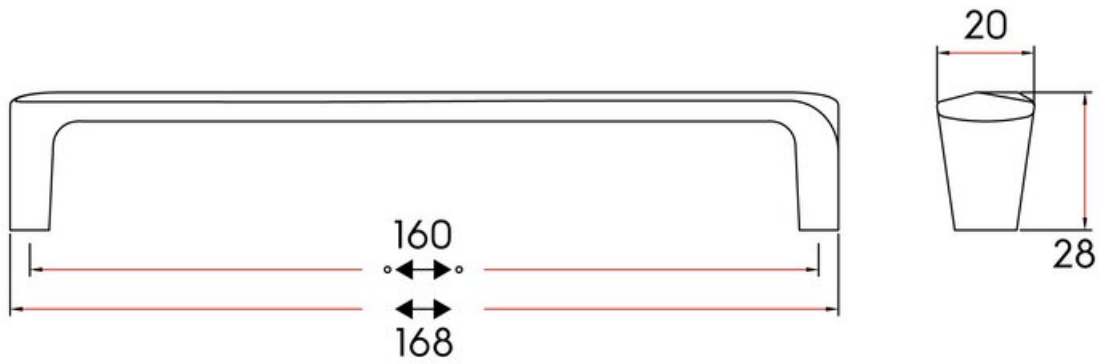

Technical Documents

View this product online at <https://marathonhardware.com/pd/9267-160-DBK>