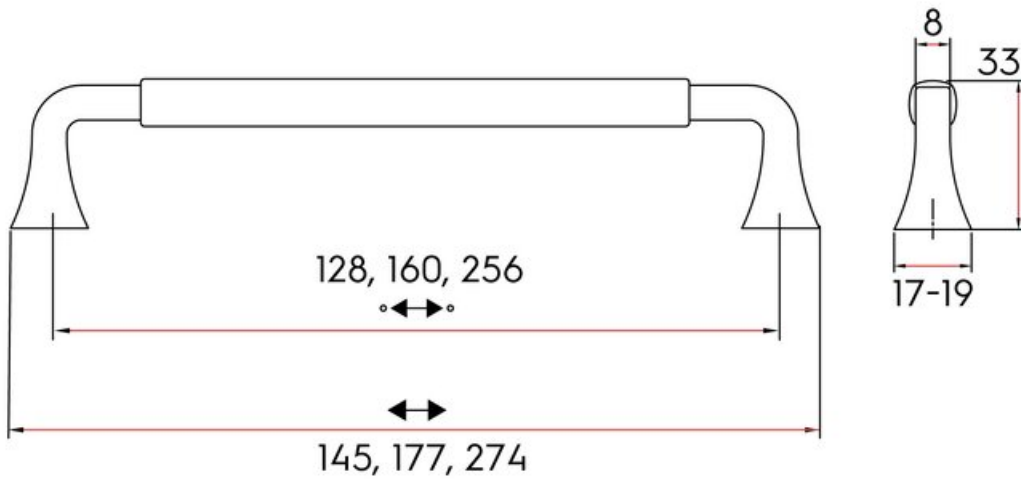

Technical Documents

View this product online at <https://marathonhardware.com/pd/9263-128-CHG>