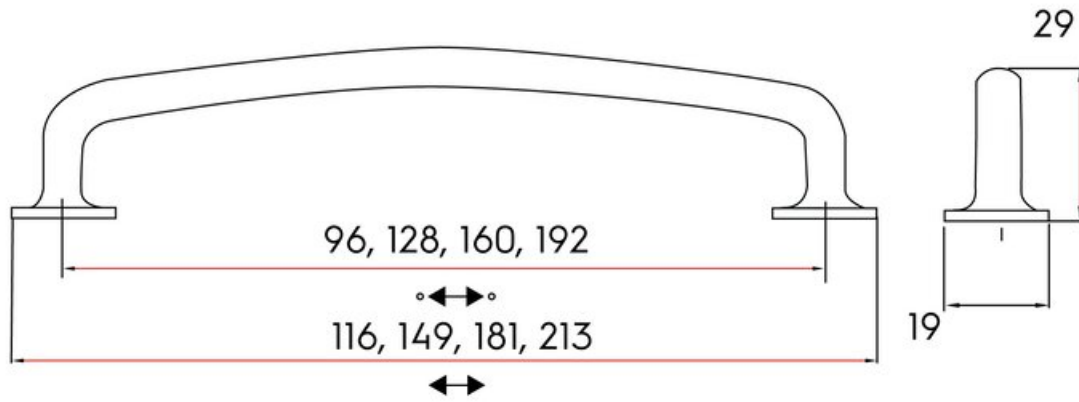

Technical Documents

View this product online at <https://marathonhardware.com/pd/9636-96-PC>