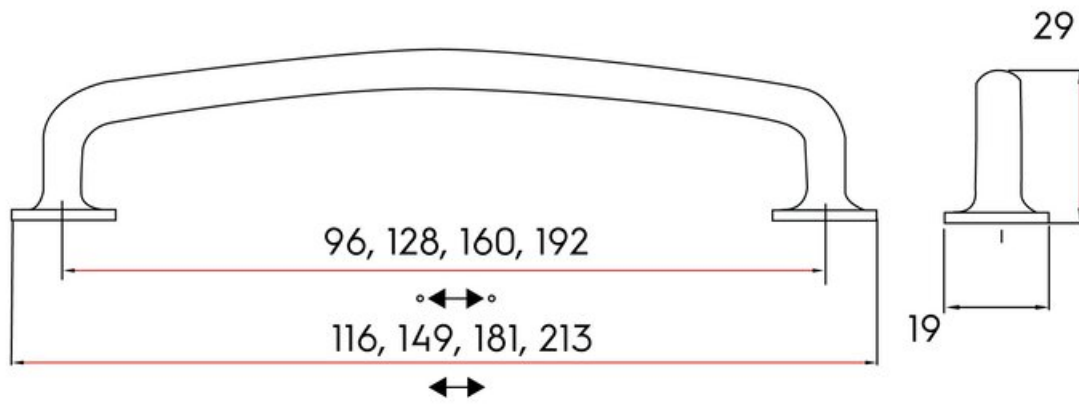

Technical Documents

View this product online at <https://marathonhardware.com/pd/9636-96-BCHG>