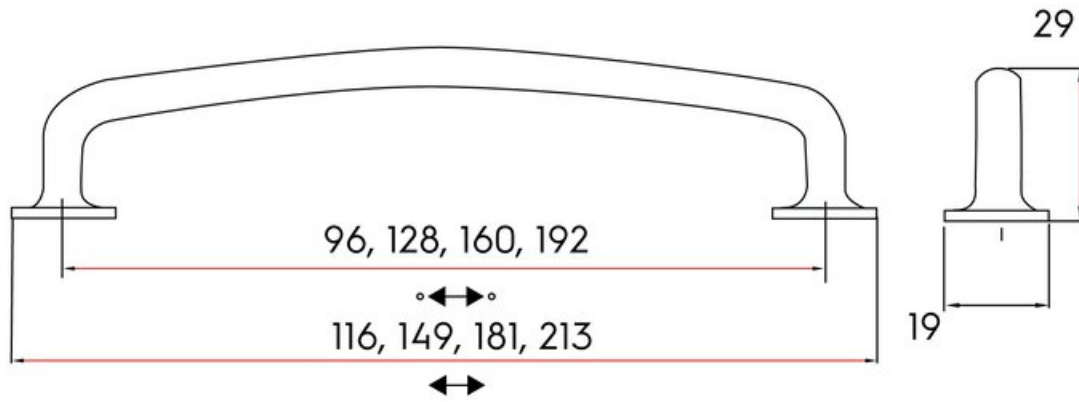

Technical Documents

View this product online at <https://marathonhardware.com/pd/9636-96-APT>