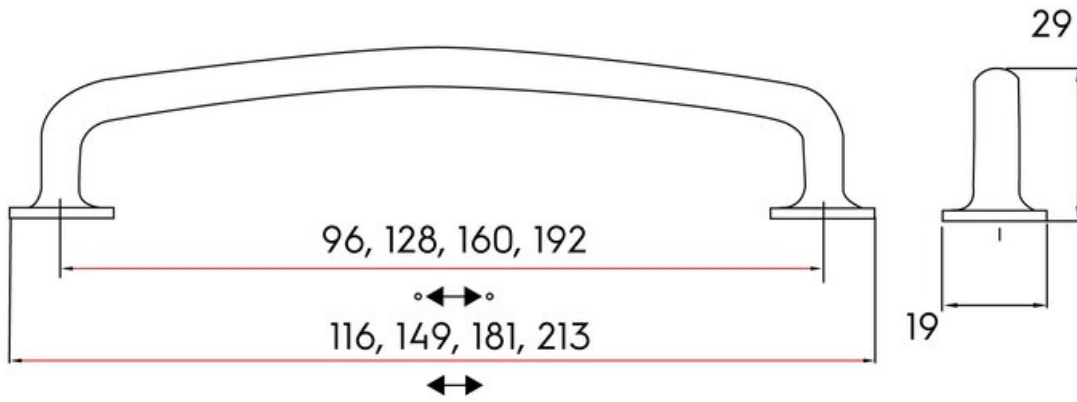

Technical Documents

View this product online at <https://marathonhardware.com/pd/9636-160-APT>