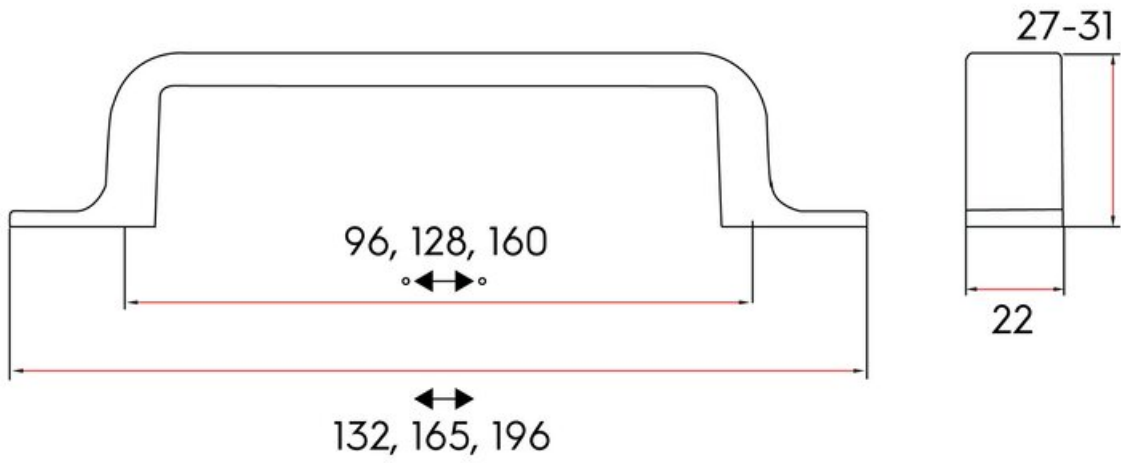

Technical Documents

View this product online at <https://marathonhardware.com/pd/9634-160-PC>