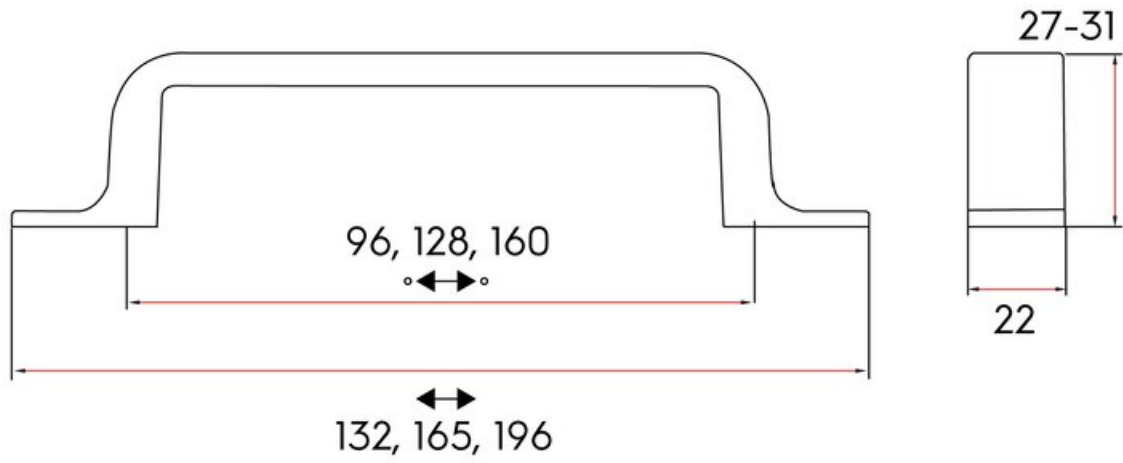

Technical Documents

View this product online at <https://marathonhardware.com/pd/9634-160-GPH>