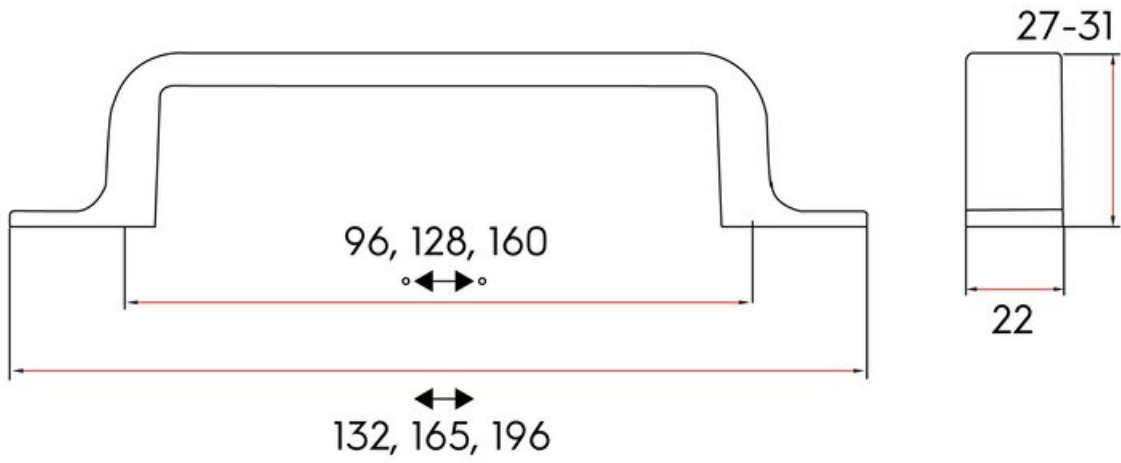

Technical Documents

View this product online at <https://marathonhardware.com/pd/9634-160-DBK>