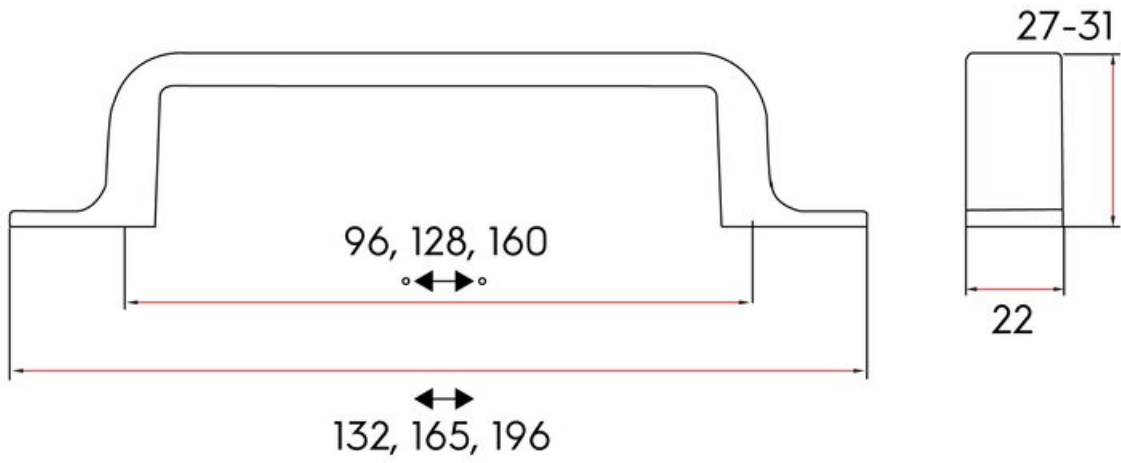

Technical Documents

View this product online at <https://marathonhardware.com/pd/9634-160-BCHG>