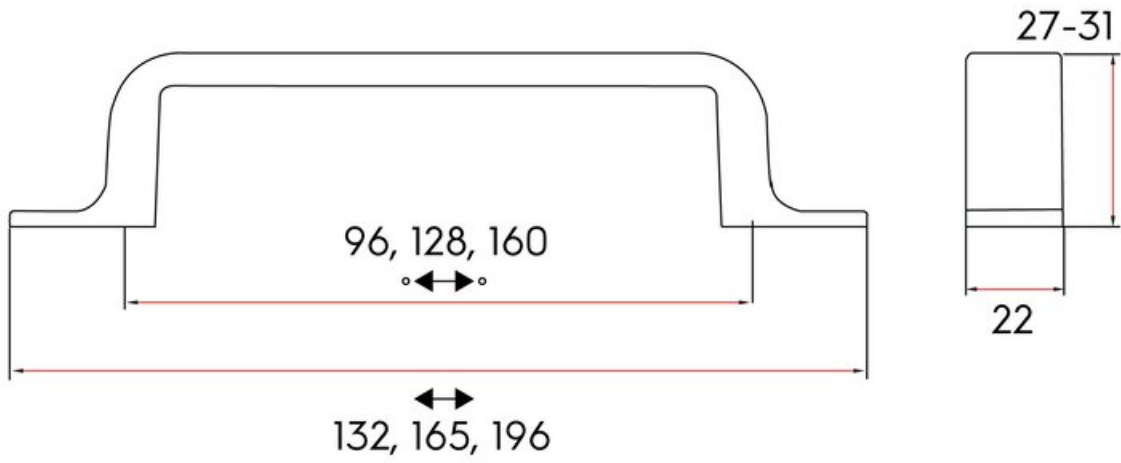

Technical Documents

View this product online at <https://marathonhardware.com/pd/9634-160-BBR>