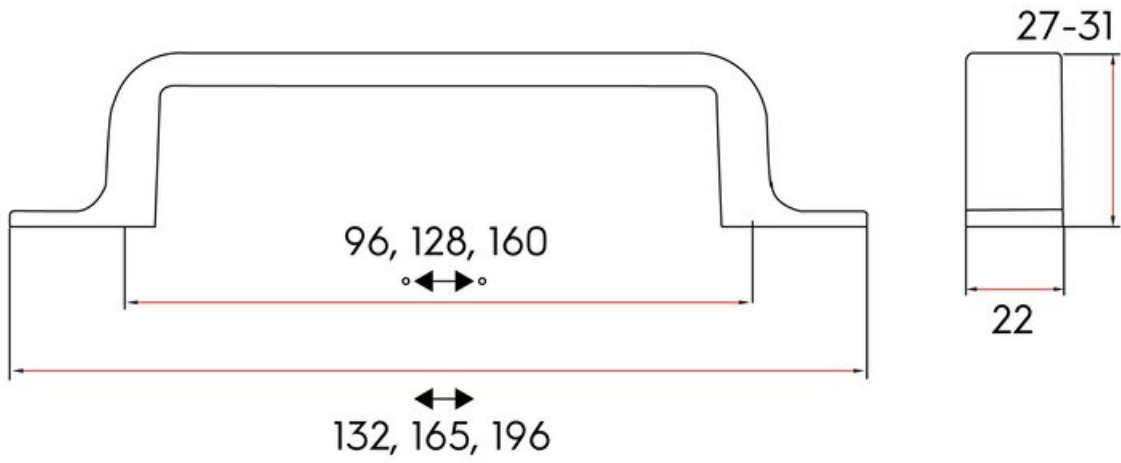

Technical Documents

View this product online at <https://marathonhardware.com/pd/9634-160-APT>