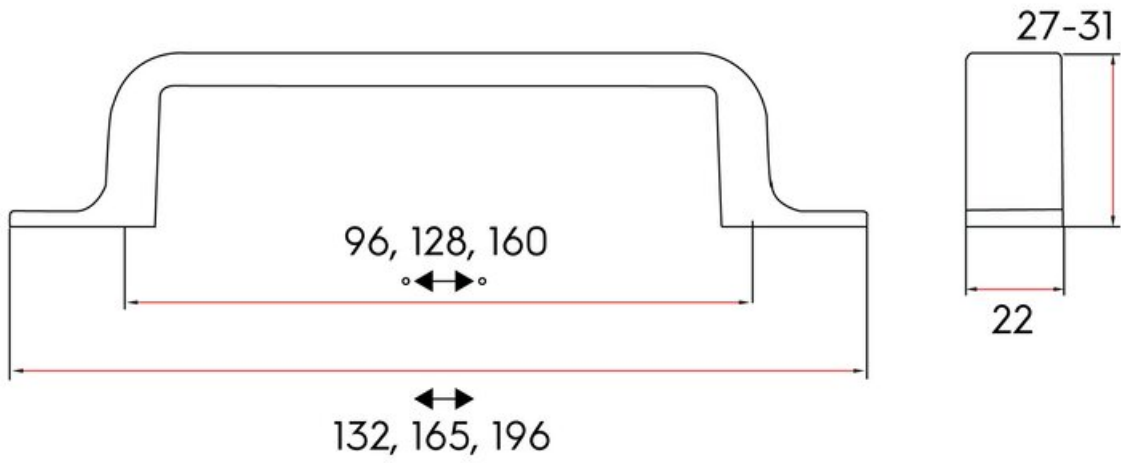

Technical Documents

View this product online at <https://marathonhardware.com/pd/9634-128-PC>