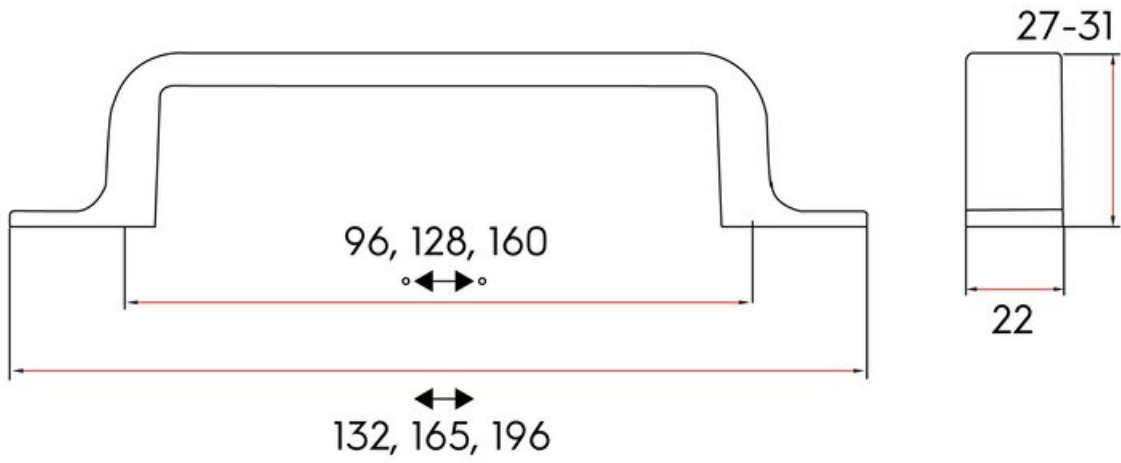

Technical Documents

View this product online at <https://marathonhardware.com/pd/9634-128-GPH>