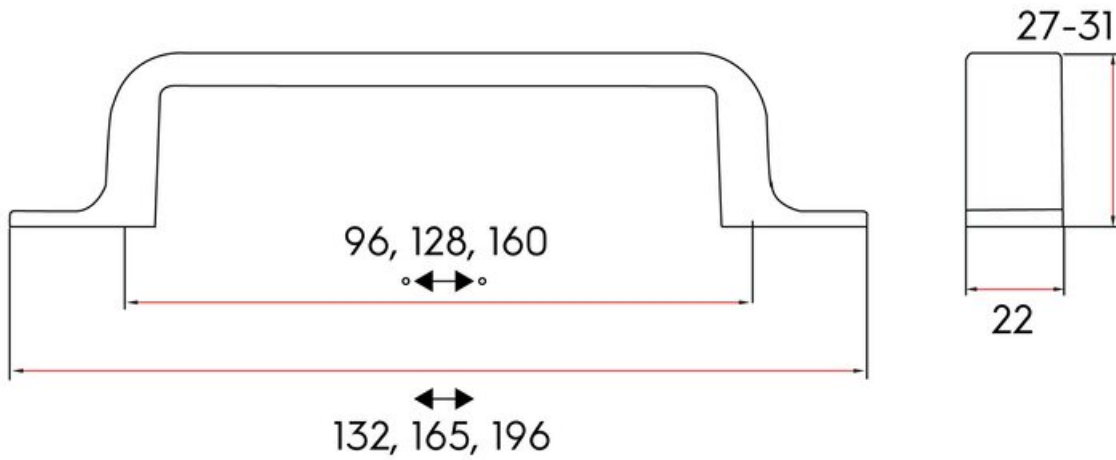

Technical Documents

View this product online at <https://marathonhardware.com/pd/9634-128-BNI>