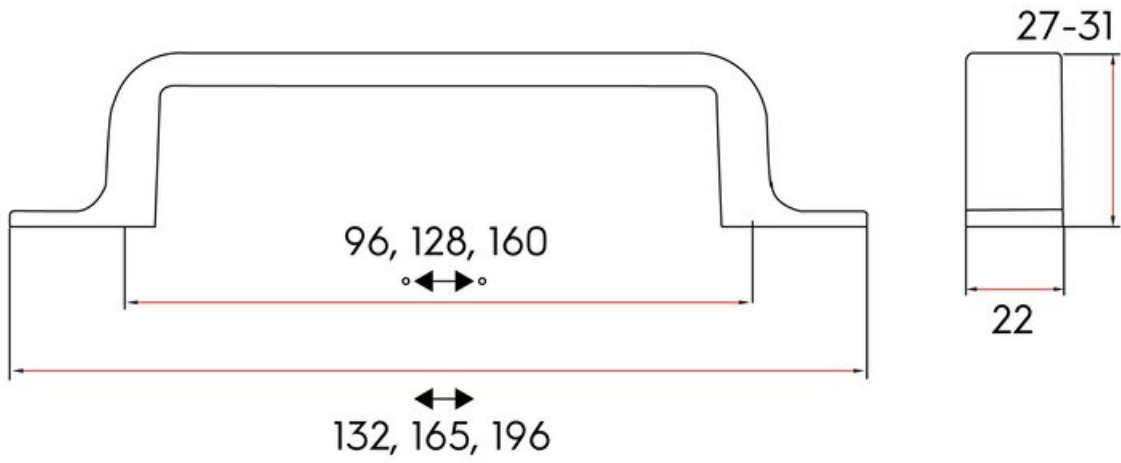

Technical Documents

View this product online at <https://marathonhardware.com/pd/9634-128-BCHG>