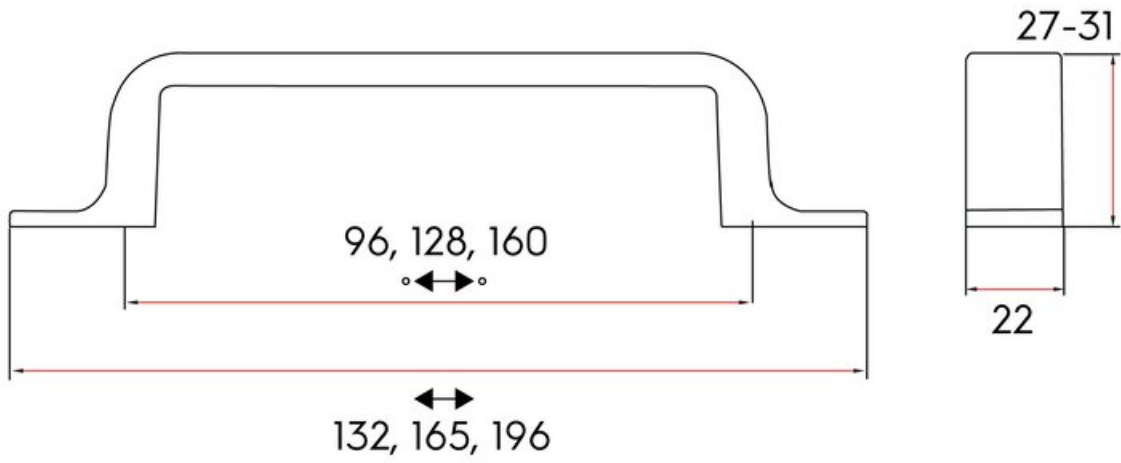

Technical Documents

View this product online at <https://marathonhardware.com/pd/9634-128-BBR>