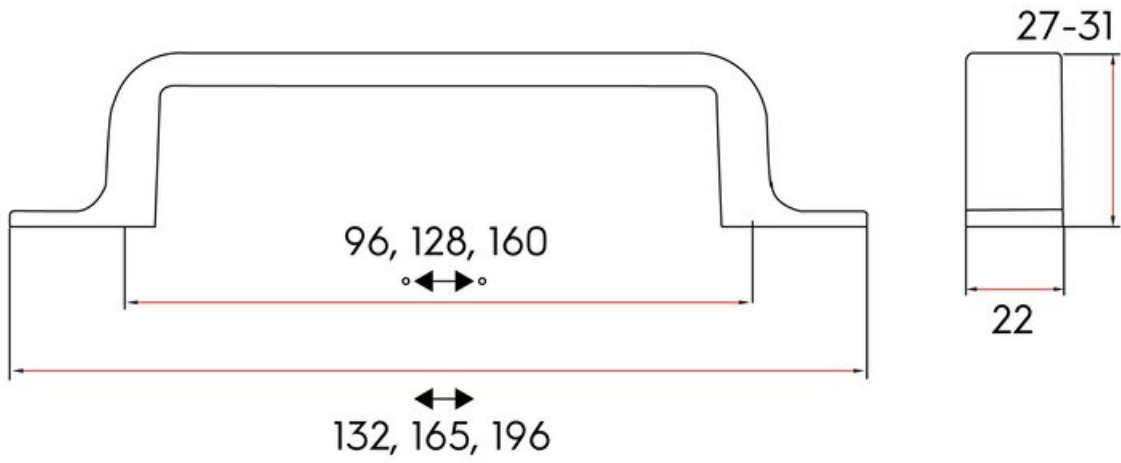

Technical Documents

View this product online at <https://marathonhardware.com/pd/9634-128-APT>