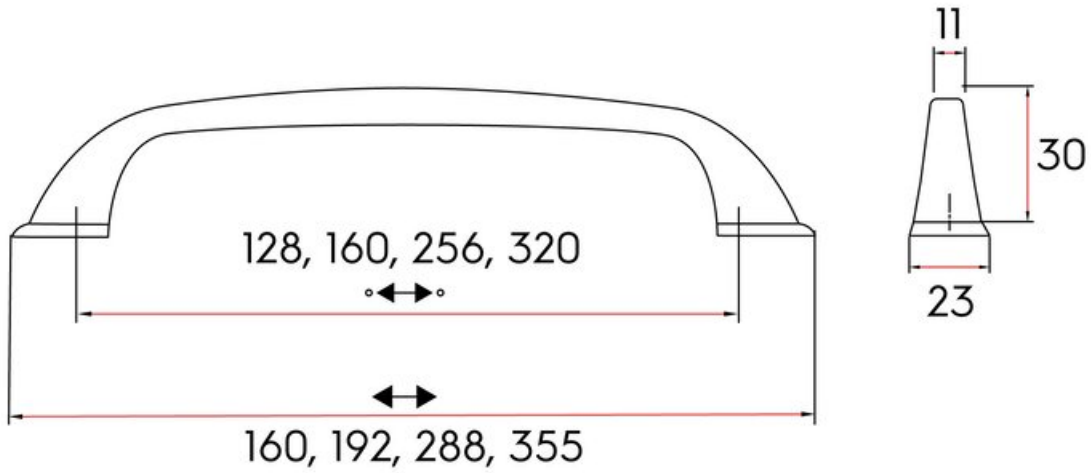

Technical Documents

View this product online at <https://marathonhardware.com/pd/9765-320-SGR>