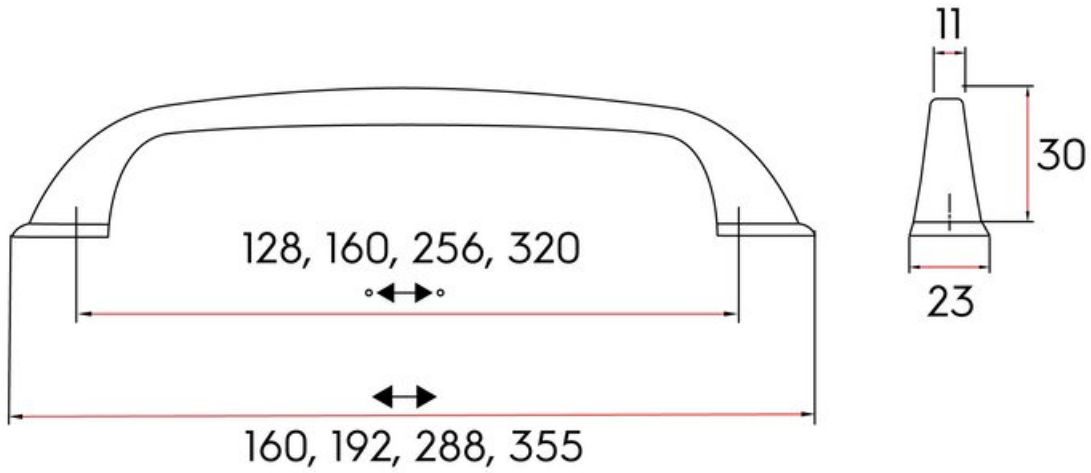

Technical Documents

View this product online at <https://marathonhardware.com/pd/9765-320-BVB>