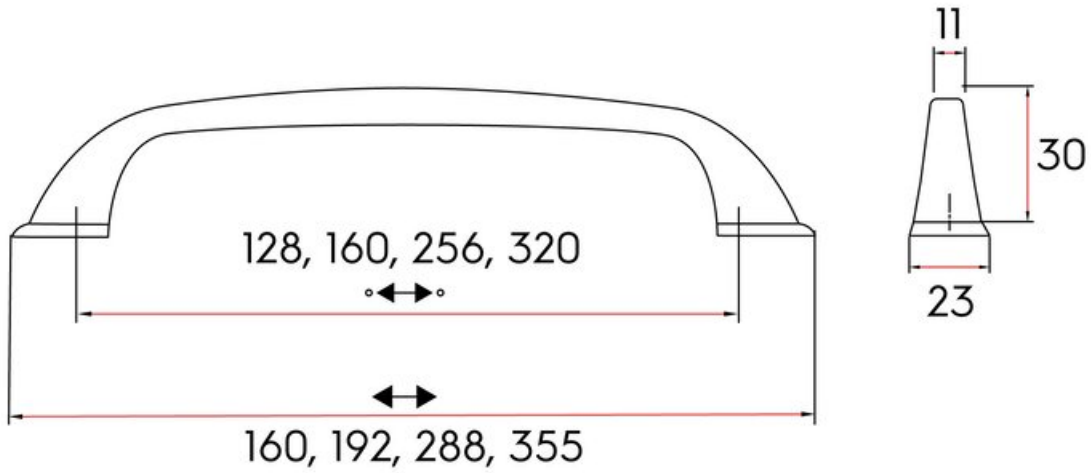

Technical Documents

View this product online at <https://marathonhardware.com/pd/9765-320-BBR>