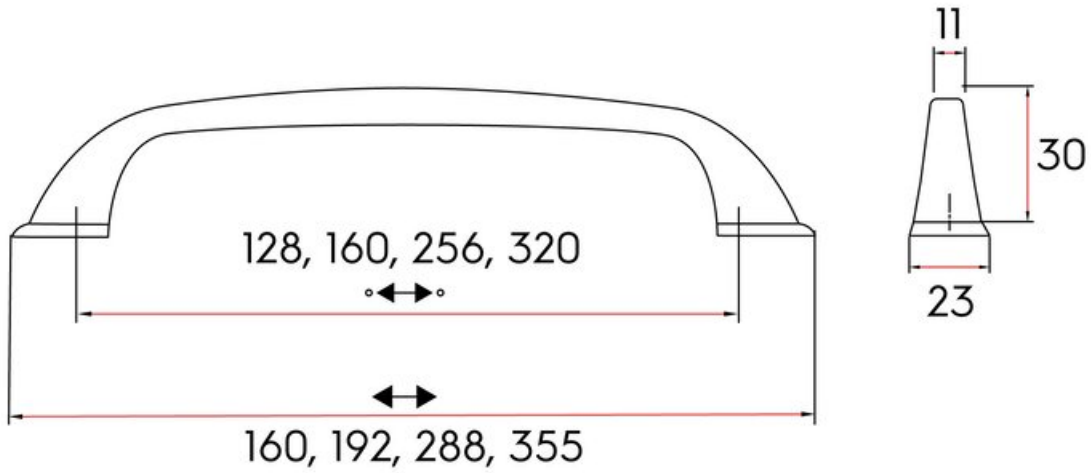

Technical Documents

View this product online at <https://marathonhardware.com/pd/9765-256-BVB>