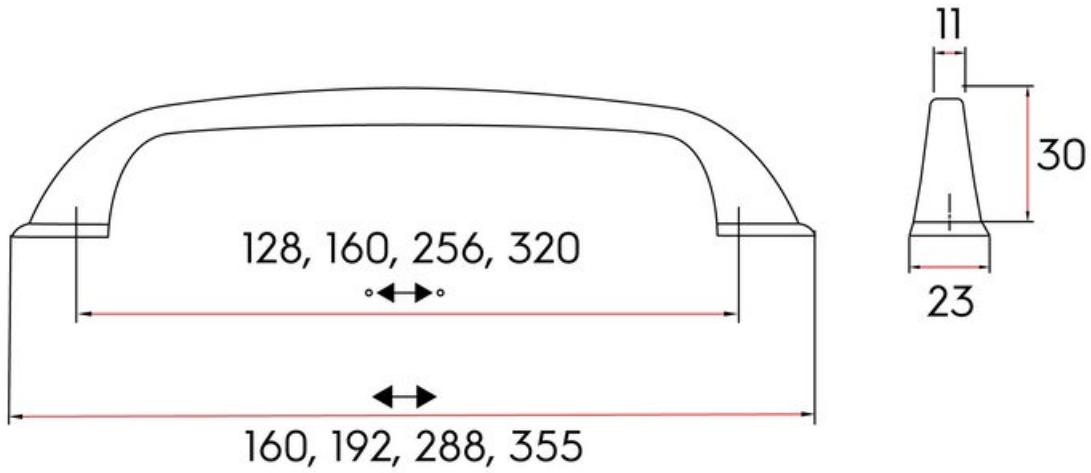

Technical Documents

View this product online at <https://marathonhardware.com/pd/9765-320-PC>