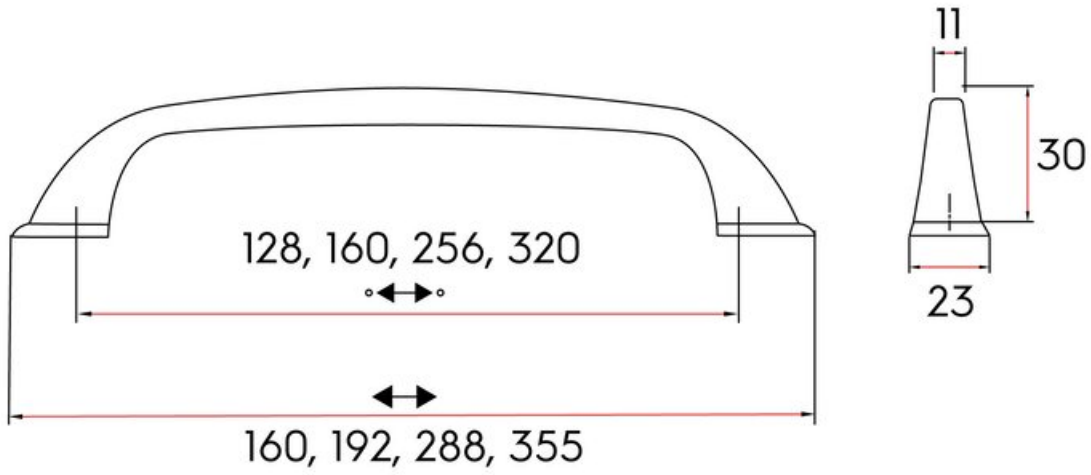

Technical Documents

View this product online at <https://marathonhardware.com/pd/9765-320-BNI>