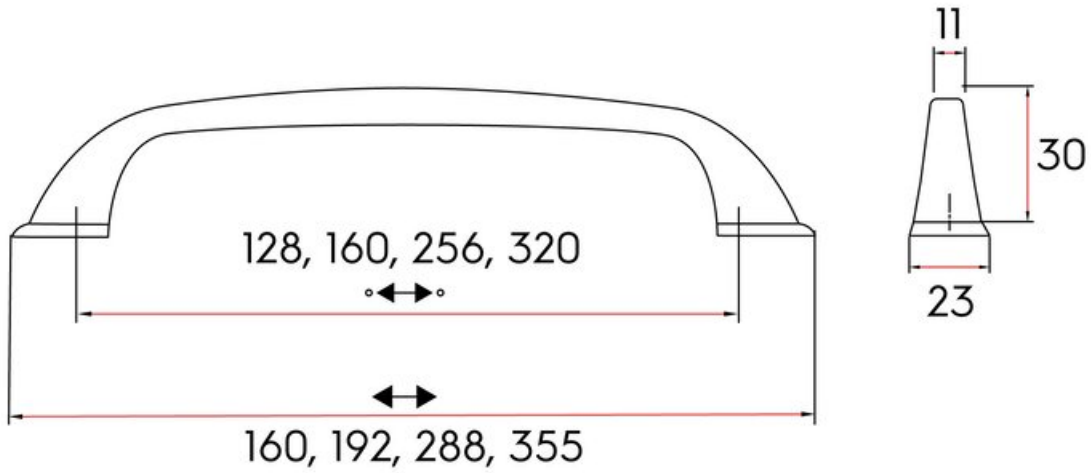

Technical Documents

View this product online at <https://marathonhardware.com/pd/9765-256-PC>