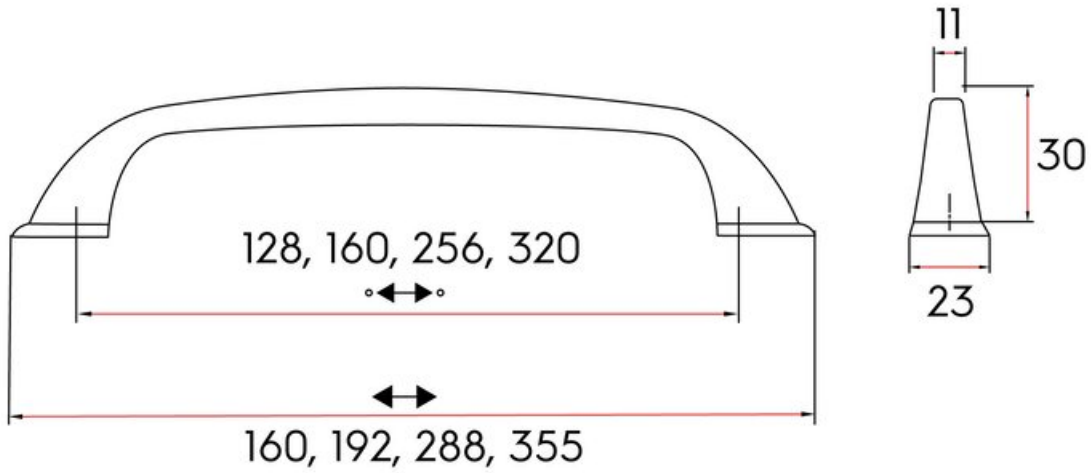

Technical Documents

View this product online at <https://marathonhardware.com/pd/9765-256-BNI>