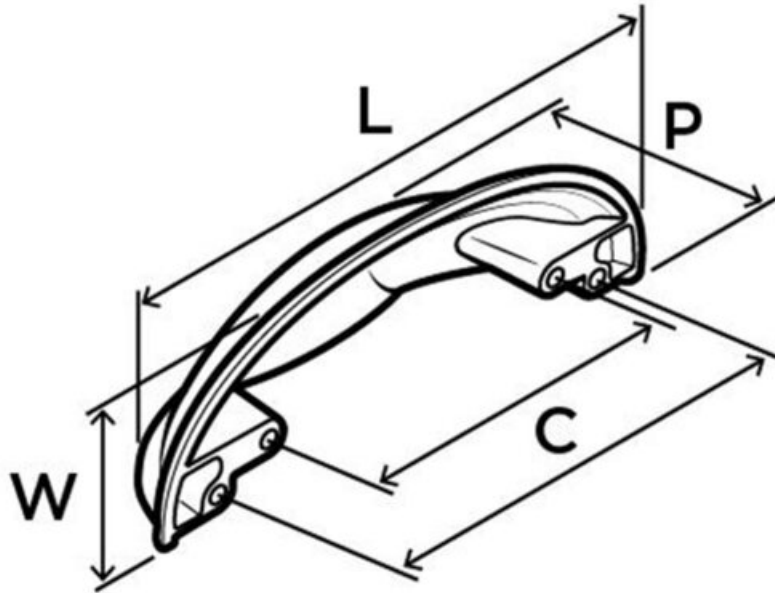

## Technical Documents

**L (Length) = 5-1/16in(129mm)**

**W (Width) = 1-3/4in(44mm)**

**P (Projection) = 1-3/8in(35mm)**

**C (Center-to-Center) =**

**3in(76mm) & 4in(102mm)**

Profile# 36640

View this product online at <https://marathonhardware.com/pd/A36640BBZ>